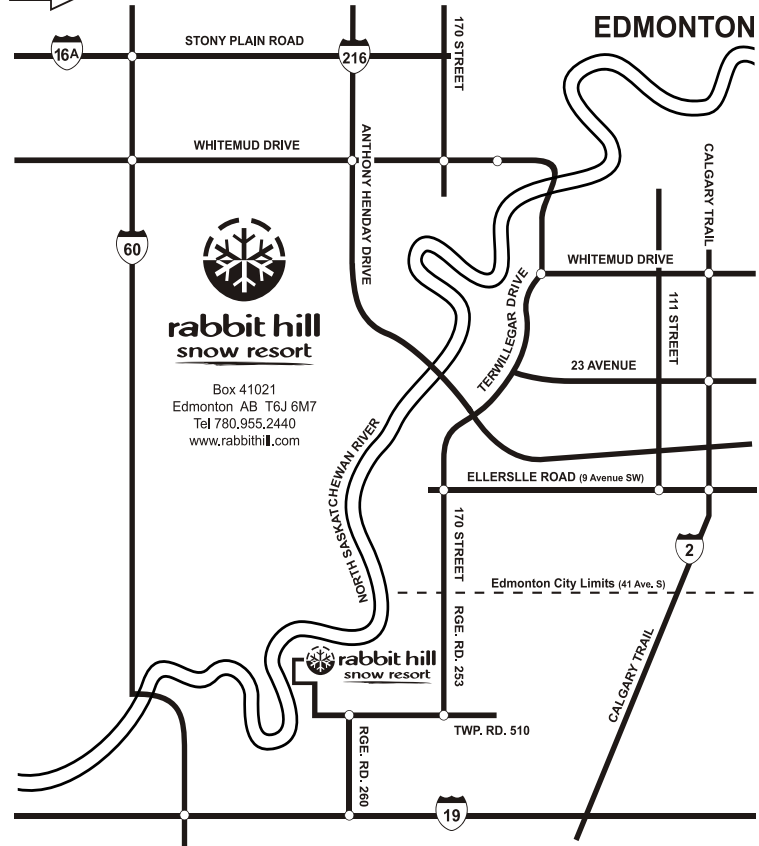

**FROM  
STONY PLAIN  
& SPRUCE GROVE**

**FROM  
ST. ALBERT**

**rabbit hill  
snow resort**

Box 41021  
Edmonton AB T6J 6M7  
Tel 780.955.2440  
www.rabbithill.com

**rabbit hill  
snow resort**

**EDMONTON**

Edmonton City Limits (41 Ave. S)

STONY PLAIN ROAD

WHITEMUD DRIVE

170 STREET

ANTHONY HENDAY DRIVE

SASKATCHEWAN RIVER

170 STREET

TWP. RD. 510

RGE. RD. 260

RGE. RD. 253

170 STREET

ELLERSLIE ROAD (9 Avenue SW)

WHITEMUD DRIVE

23 AVENUE

111 STREET

CALGARY TRAIL